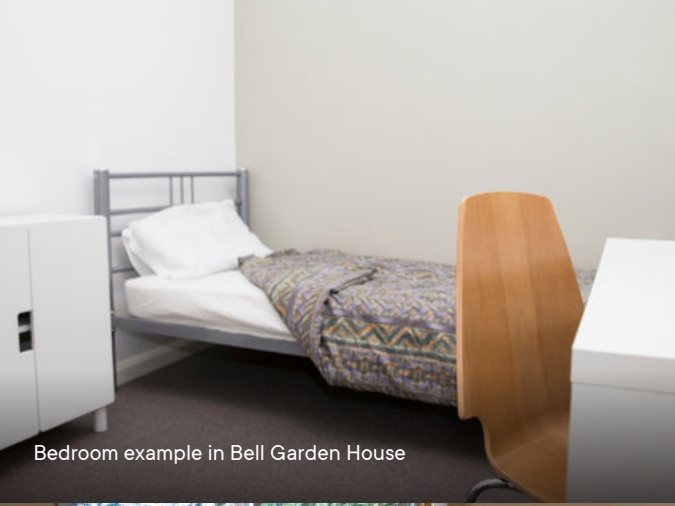

Local Facilities

- Bell dining room open for lunch (weekdays) including Halal and vegetarian options
- A range of cafés and fast food outlets closeby
- Frequent local buses to the city centre
- Muslim prayer room

Accommodation

- Single bedrooms with bed, desk, chair, lamps and wardrobe
- A mixture of private and shared bathrooms with sink, shower and toilet
- Large communal living room and dining area
- Free wireless internet access
- Well-equipped shared kitchen
- Free use of washing machine and tumble dryer
- Bedroom cleaned weekly
- Bed linen provided weekly
- Extensive gardens
- Strictly no smoking within residence

Acommodation type	Self-catering
Room type (cost per week)	Single room with shared bathroom, shared kitchen £310
	Single room with private bathroom, shared kitchen £345
Age	18
Availability	All year round