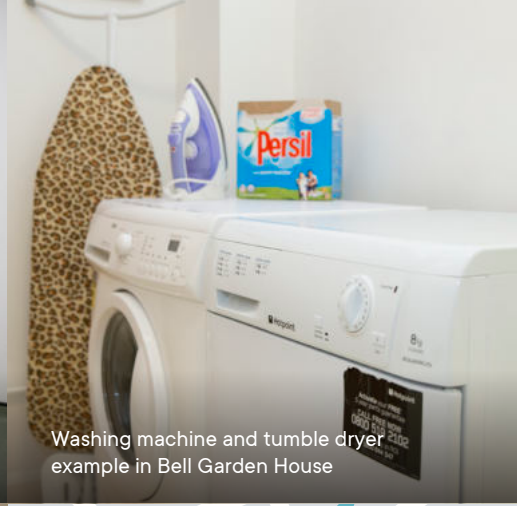

Toilet example in Bell Garden House

Washing machine and tumble dryer example in Bell Garden House

Dining room example in Bell Garden House

Kitchen example in Bell Garden House

Living room example in Bell Garden House

### Accommodation

-  Single bedrooms with bed, desk, chair, lamps and wardrobe
-  A mixture of private and shared bathrooms with sink, shower and toilet
-  Large communal living room and dining area
-  Free wireless internet access
-  Well-equipped shared kitchen
-  Free use of washing machine and tumble dryer
-  Bedroom cleaned weekly
-  Bed linen provided weekly
-  Extensive gardens
-  Strictly no smoking within residence