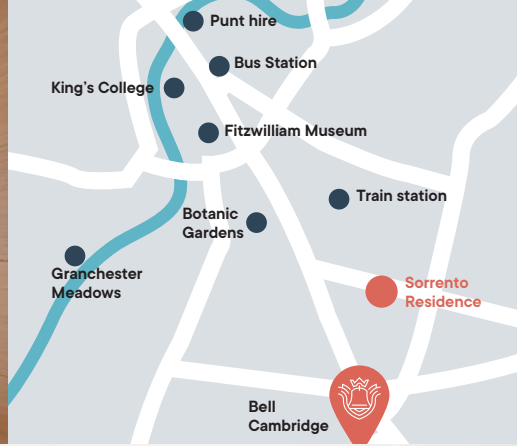

# Sorrento Residence

Our Sorrento Residence is part of the friendly family-run hotel complex conveniently located between Bell and the city centre.

This homely and comfortable accommodation offers access to the facilities of the hotel next door and has the advantage of a shared kitchen where students can prepare meals if they wish.

## Local Facilities

-  Frequent local buses to Bell and the city centre
- 15 mins to Bell (bus)
- 25 mins to Bell (walk)
-  Close to Cambridge Leisure Park with cinema, cafés, bars, gym, bowling centre and shops
-  Strictly no smoking within residence