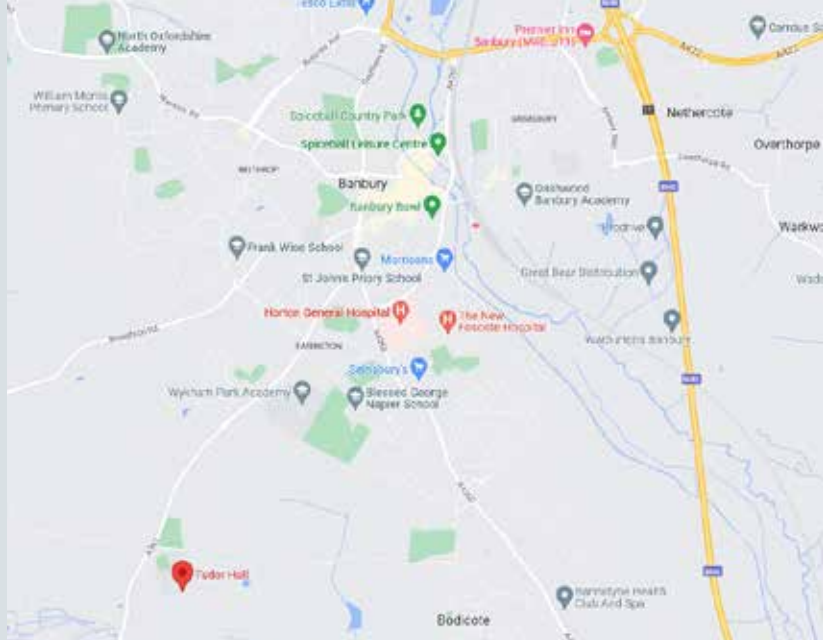

## Local Area Information

- ✔ Nearest town: Banbury - 10 min by coach
- ✔ Nearest train station: Bandury
- ✔ Nearest airport: Heathrow is a 1.12 hour drive
- ✔ Travel time to London: 1.34 hour by Coach, 3.44 hours minutes by Train.