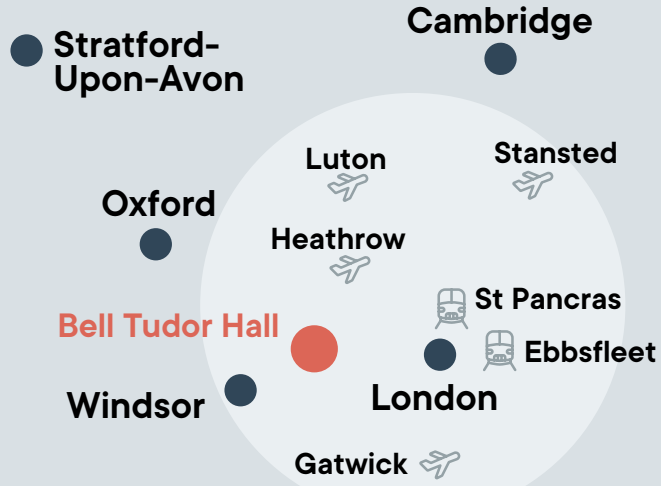

## Curfew

Lights are switched off between 22:30 and 23:00. Students are not allowed outside the school site without supervision.

## Local Area Information

- ✔ Nearest town: Banbury - 10 min by coach
- ✔ Nearest train station: Bandury
- ✔ Nearest airport: Heathrow is a 1.12 hour drive
- ✔ Travel time to London: 1.34 hour by Coach, 3.44 hours minutes by Train.

### Travel

	London Heathrow	109 km
	London Stansted	188 km
	Ebbsfleet	200 km

*\* For flight arrival/departures between 10am and 5pm or specific trains. Custom transfers can be arranged – ask us for details.*