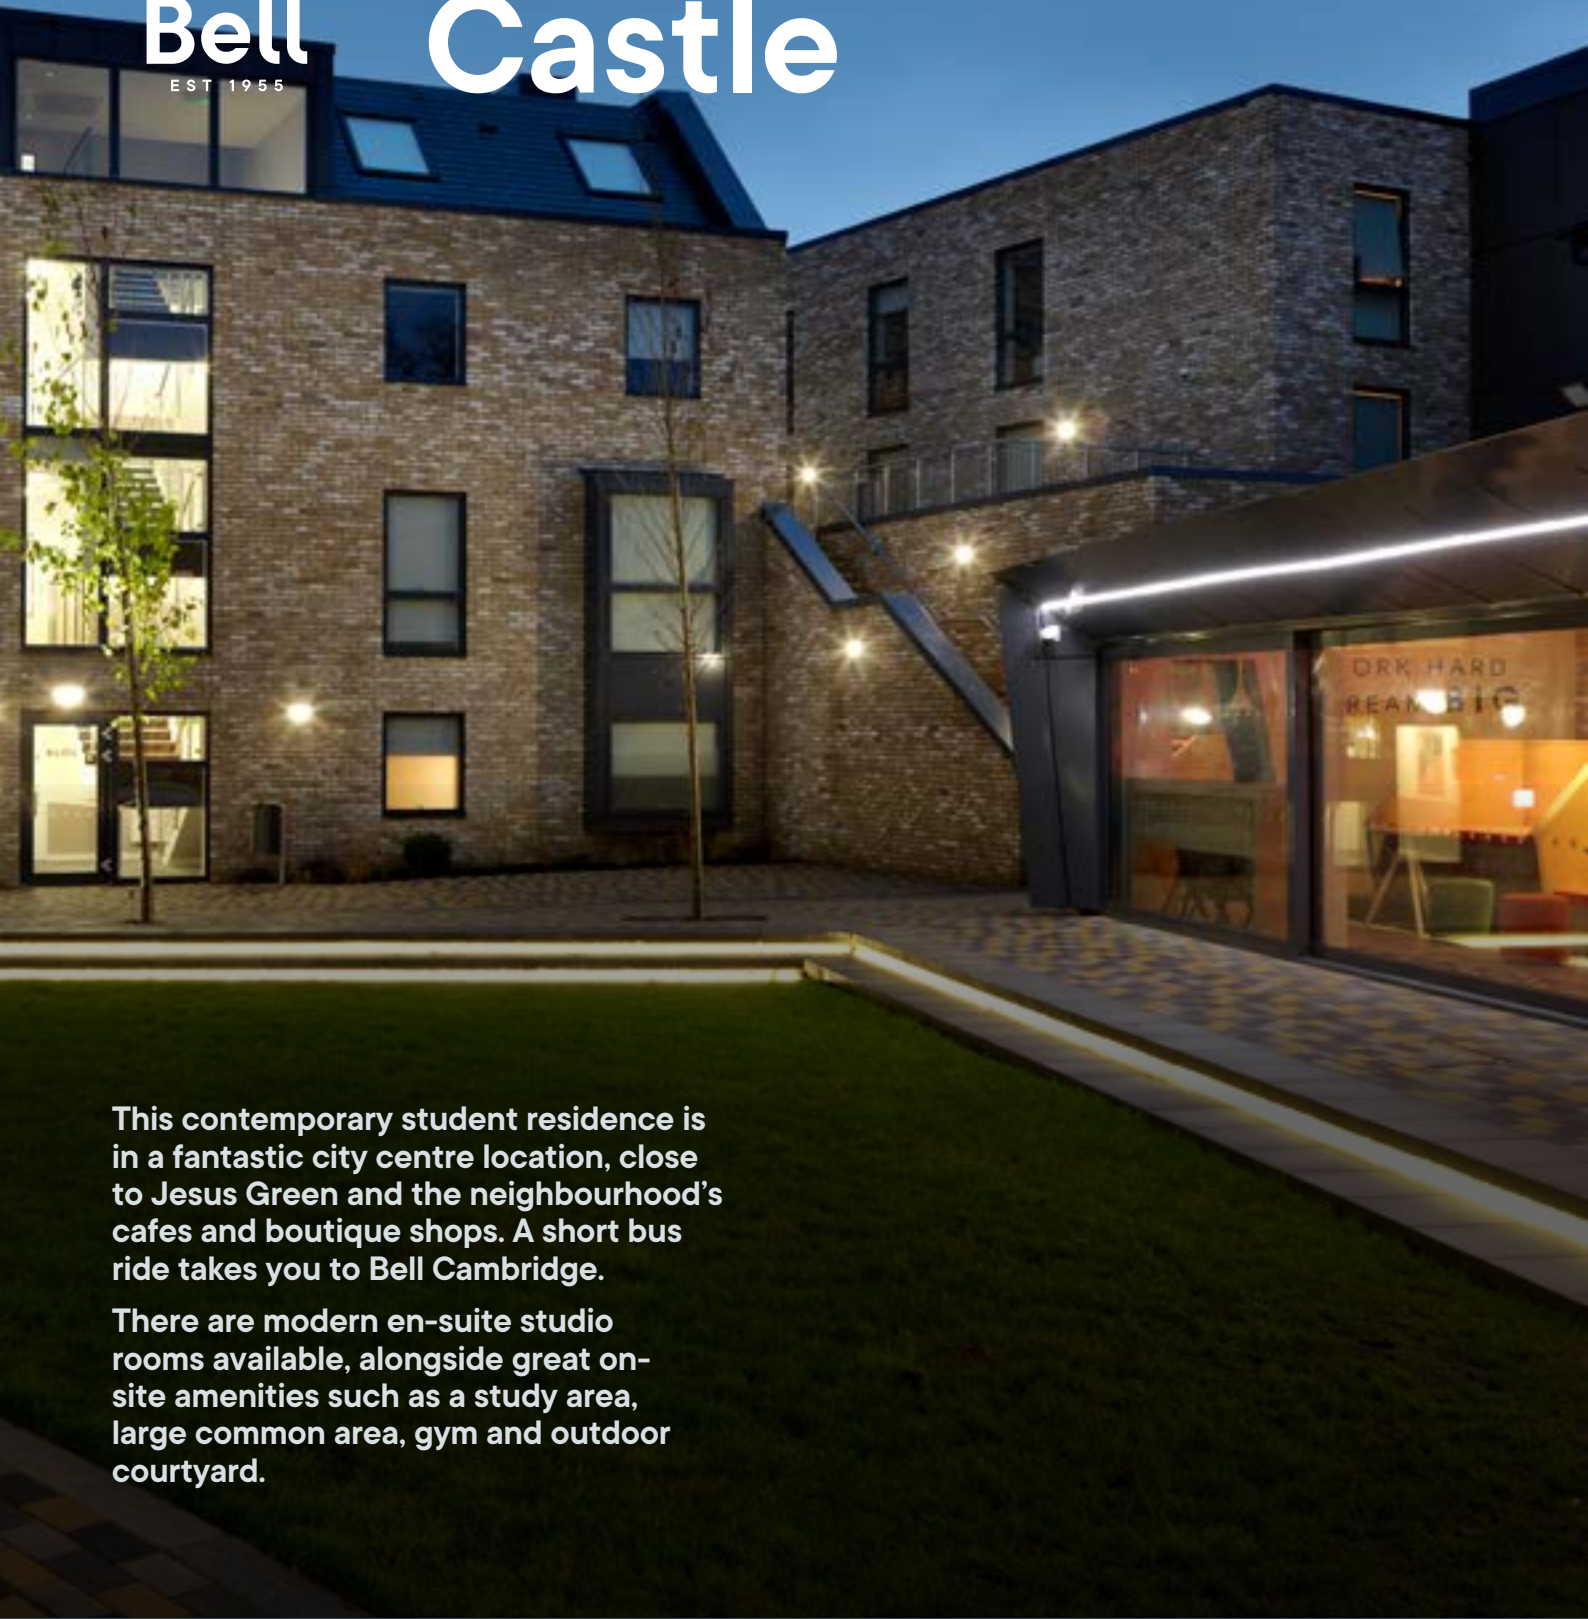

Bell

EST 1955

1 MILTON RD, CAMBRIDGE, CB4 1UY

Student Castle

This contemporary student residence is in a fantastic city centre location, close to Jesus Green and the neighbourhood's cafes and boutique shops. A short bus ride takes you to Bell Cambridge.