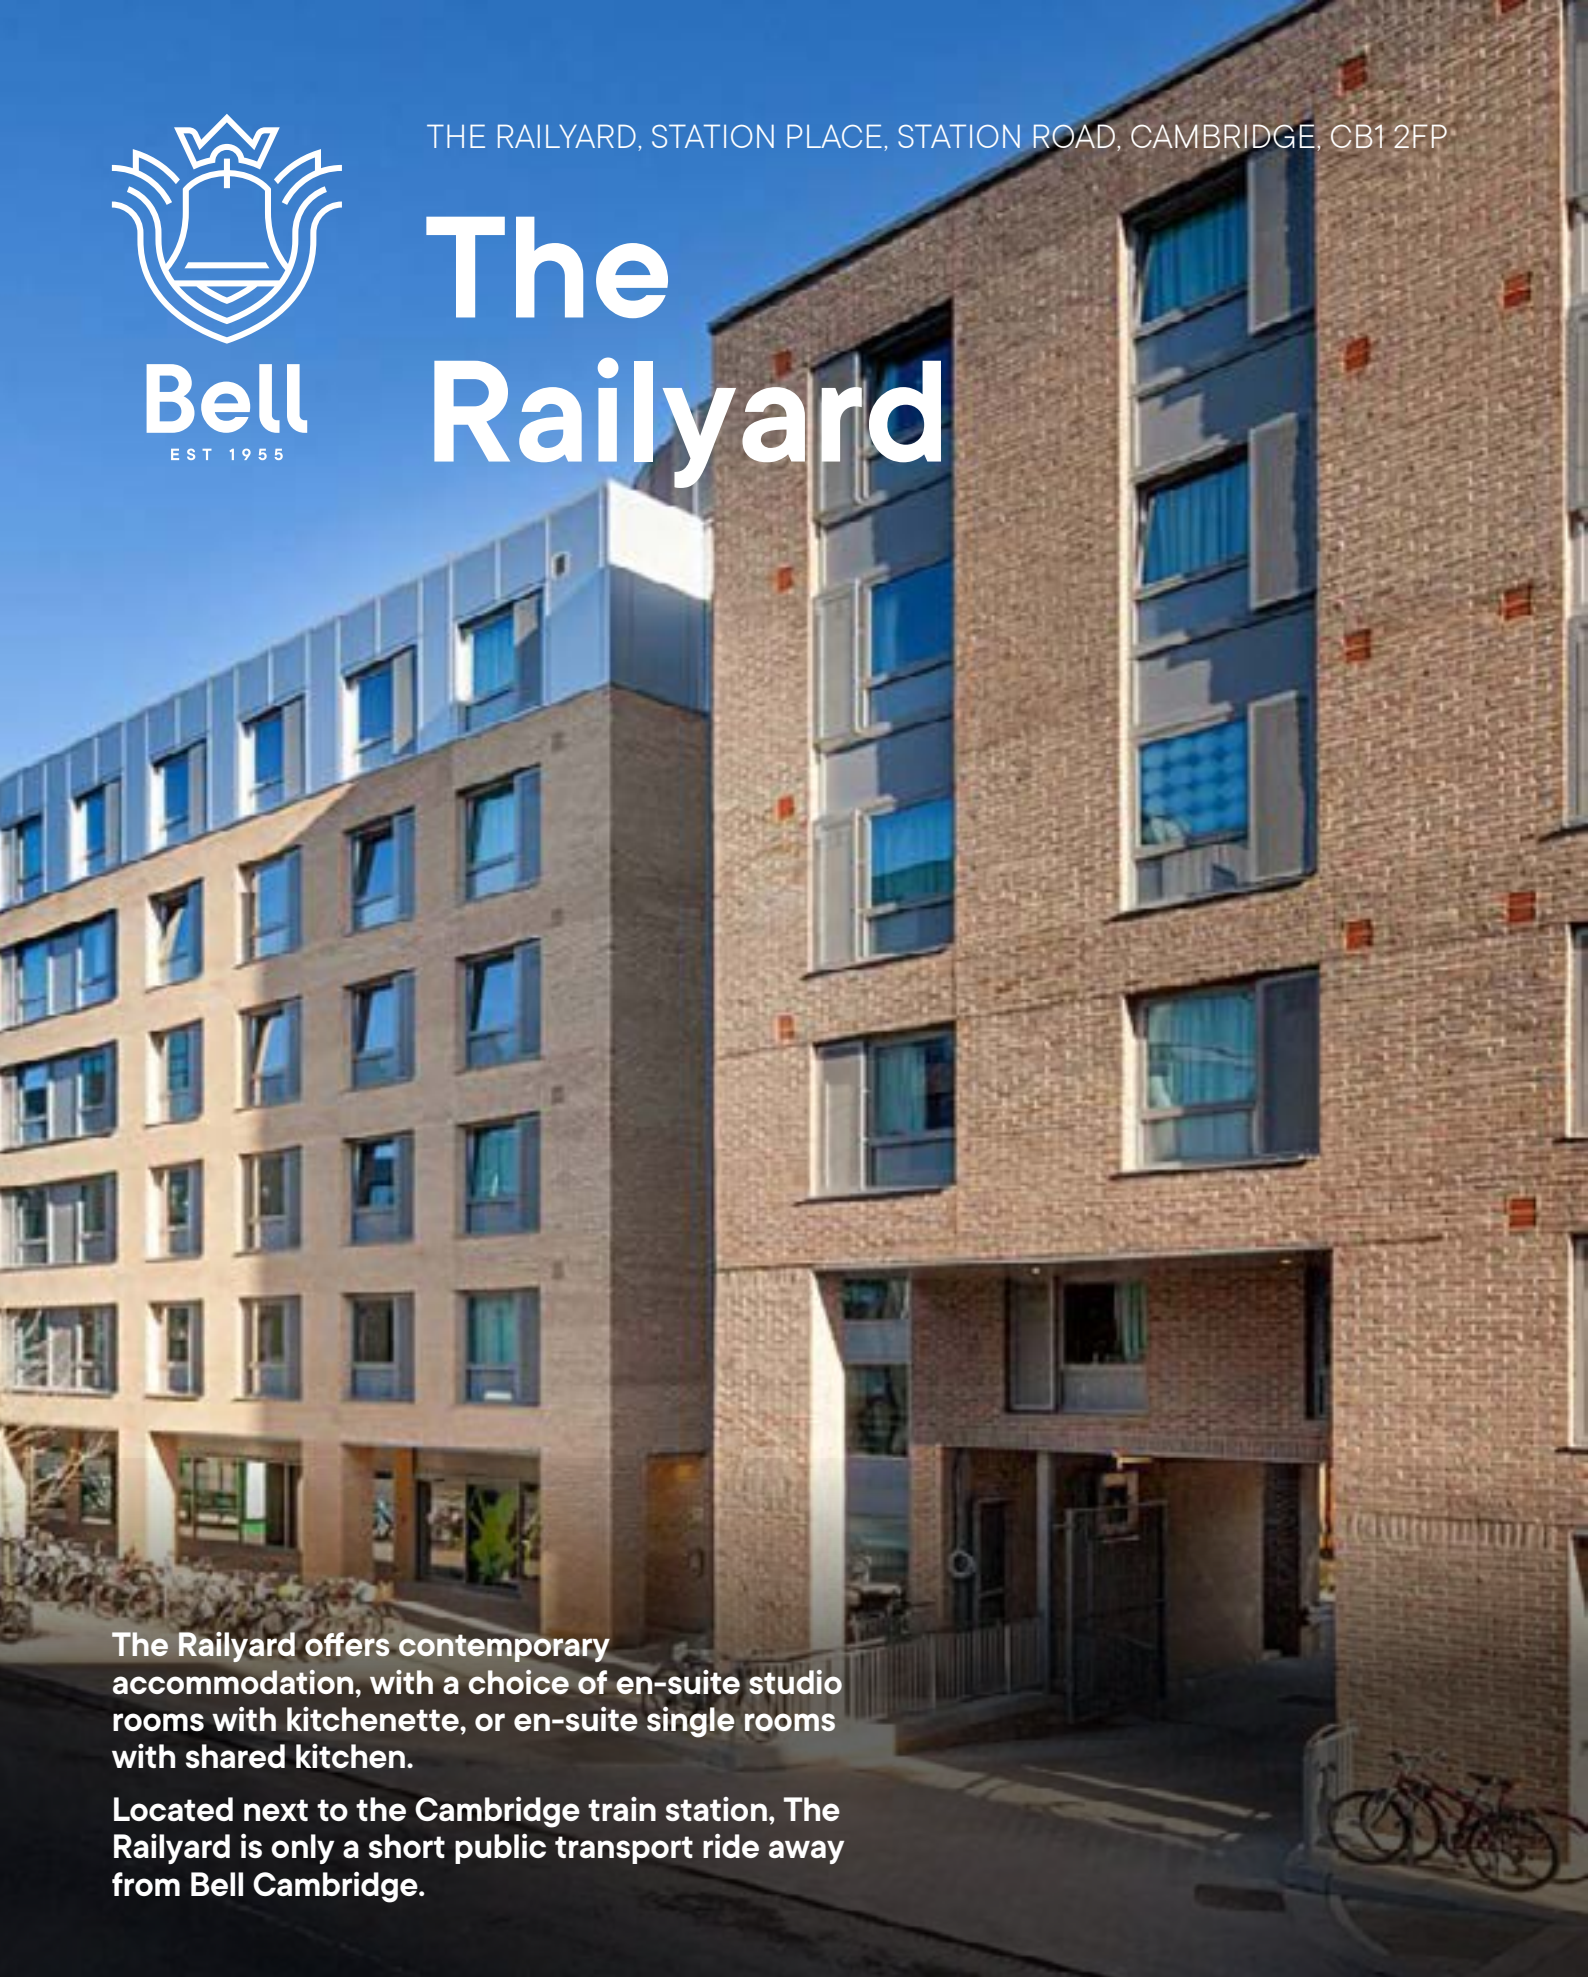

**Bell**  
EST 1955

THE RAILYARD, STATION PLACE, STATION ROAD, CAMBRIDGE, CB1 2FP

# The Railyard

The Railyard offers contemporary accommodation, with a choice of en-suite studio rooms with kitchenette, or en-suite single rooms with shared kitchen.

Located next to the Cambridge train station, The Railyard is only a short public transport ride away from Bell Cambridge.